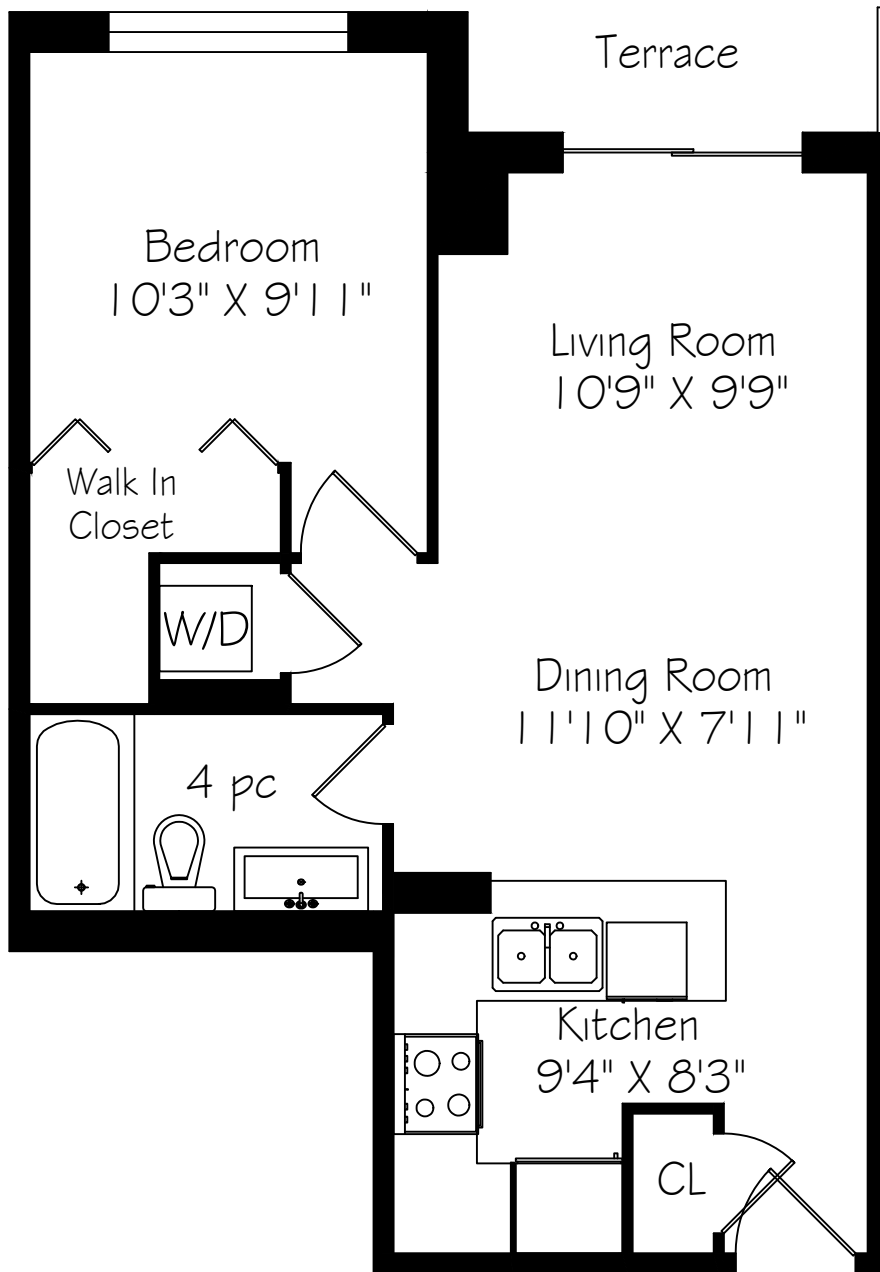

# 812 Lansdowne Avenue

Suite 101

565 Square Feet

Measurements and Calculations are approximate  
To be used as guidelines only